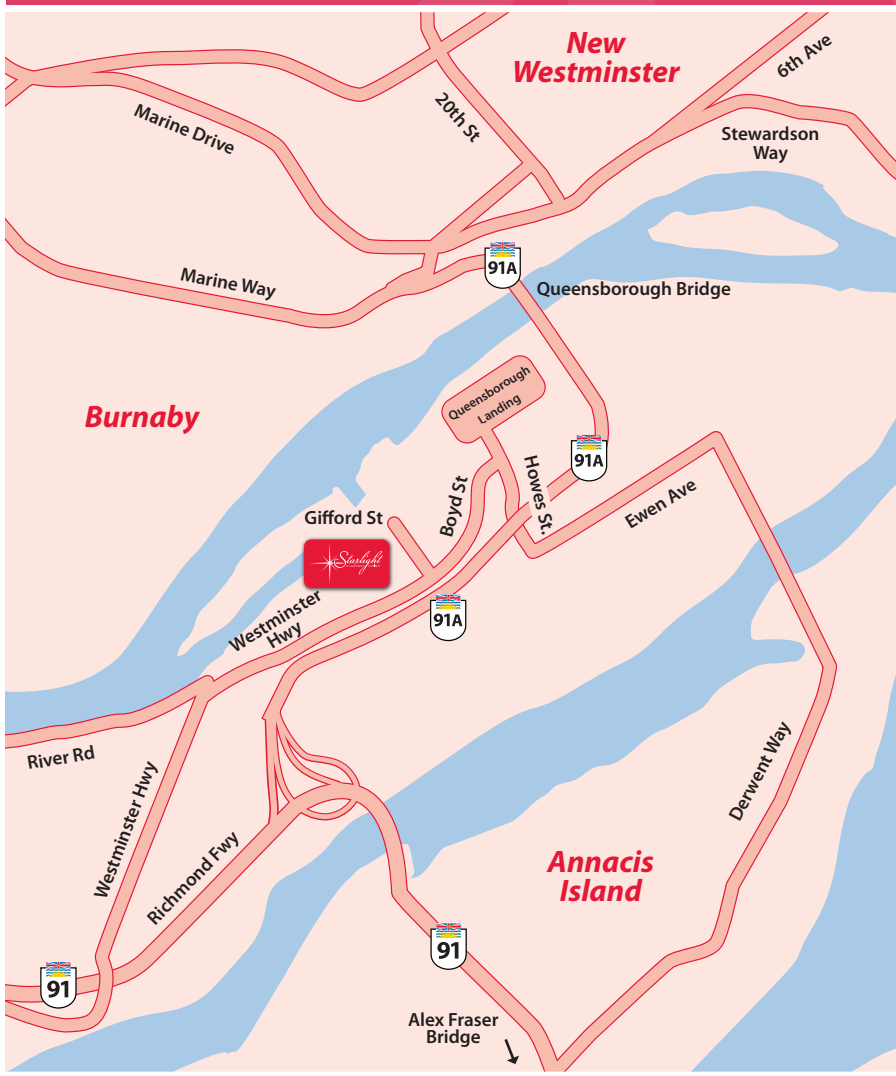

HOW TO FIND US

From Burnaby / New Westminister

From Queensborough Bridge South
Take Howes St. Exit
Turn left on Boyd St.
Turn right on Gifford St.

From Richmond

From Hwy 91 East
Take Westminister Hwy Exit East
Turn left on Gifford St.

From Delta / Surrey

From Hwy 91 North
Take Howes St. Exit, turning left
onto Howes St.
Turn left on Boyd St.
Turn right on Gifford St.

350 Gifford Street (off Westminister Hwy) * West of Queensborough Landing * New Westminister
www.starlightcasino.ca